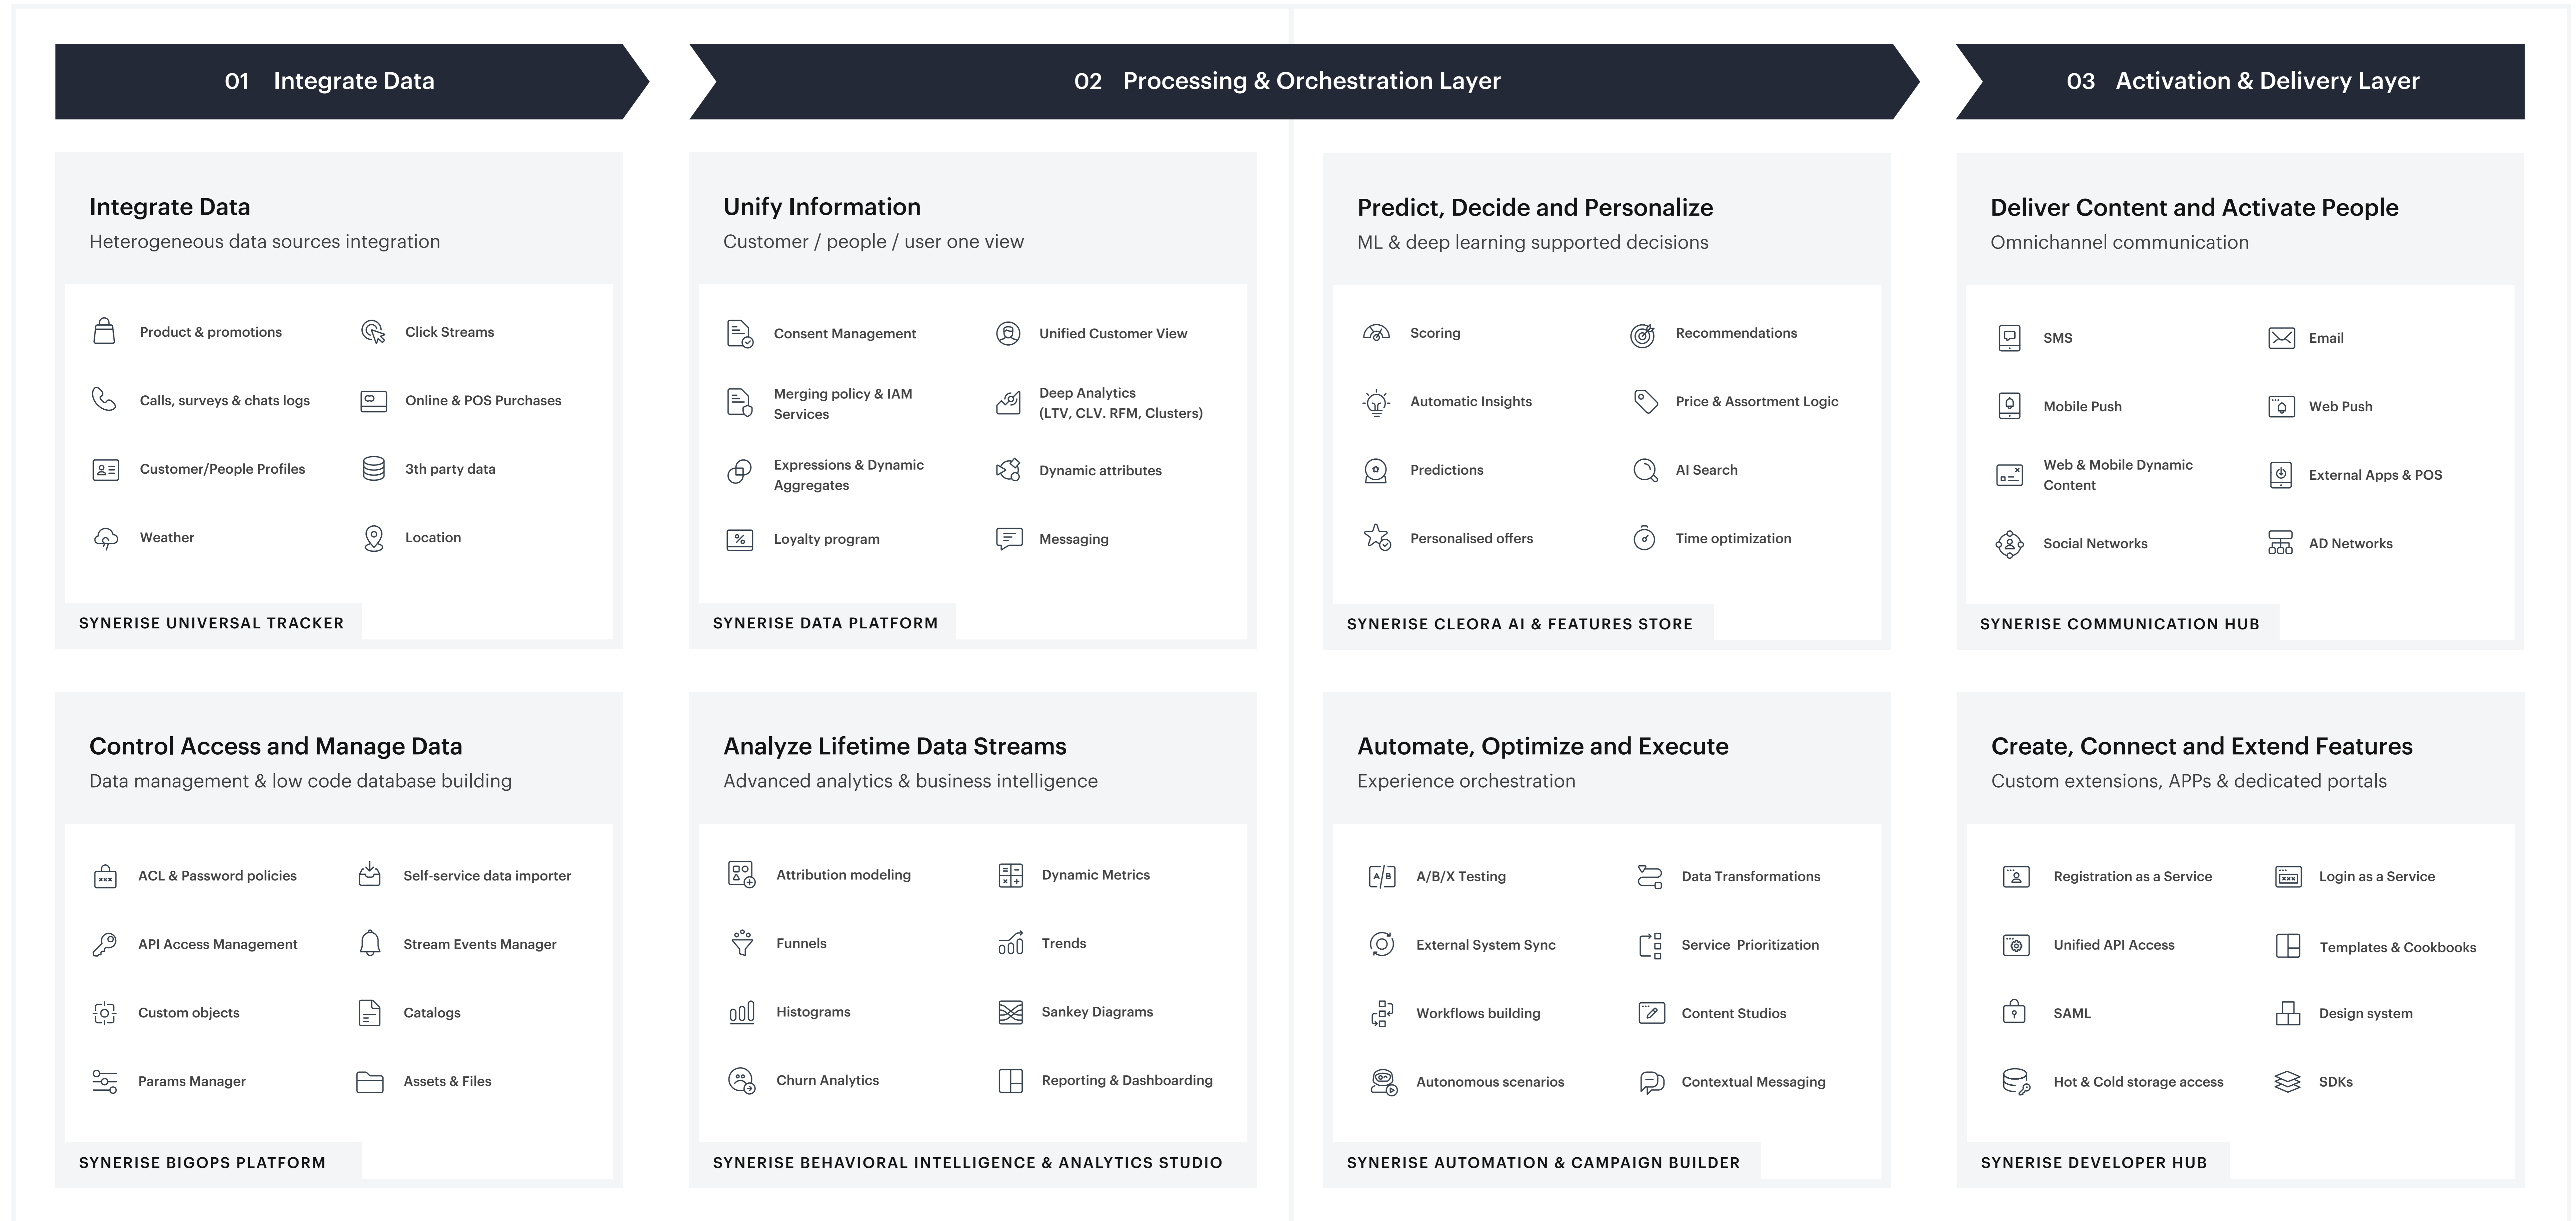

# Synerise Platform Core Framework

## TECH LAYER

## BUSINESS LAYER

Synerise Terrarium Database - Real-Time One Stop Data Collection & Analytics & Execution Engine

SAAS

PRIVATE CLOUD

ON-PREMISE